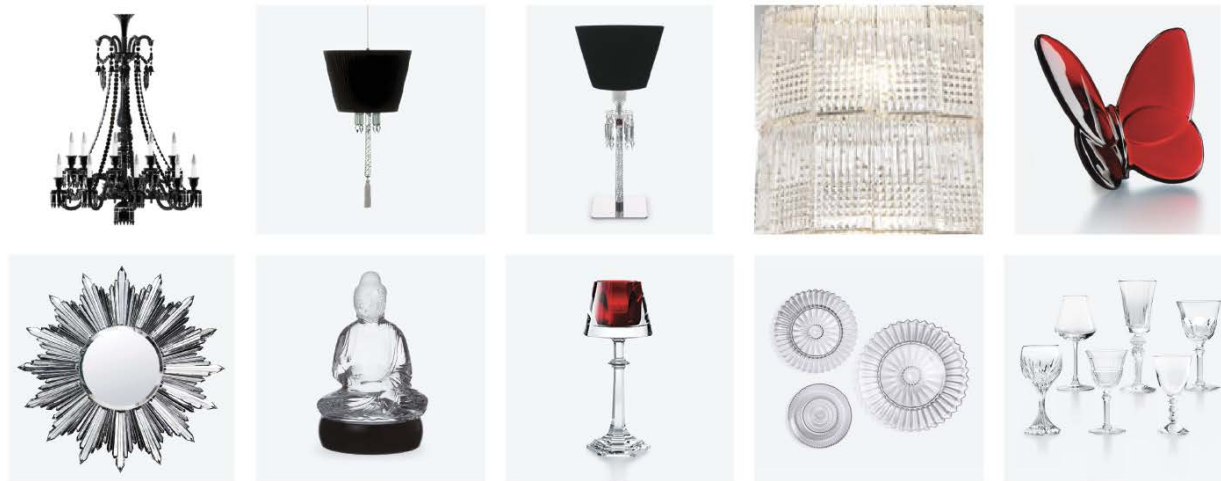

Embarking upon a journey to weave the luxurious aura of Baccarat into daily life, the "Cherish Every Sparkle" design concept threads the brand's emblematic crystal elements into the architectural fabric of the space, transforming every moment into an elegant celebration. The use of the Baccarat's **Zénith Black Chandelier**, with its sculptural splendor and cascading black crystal, becomes a dazzling focal point that showers the dining room with a delicate dance of light, embodying both heritage and contemporaneity as well as strengthening Baccarat's signature color palette of black and red. Simultaneously, the Arik Levy-designed **Torch Ceiling Lamp** and **Torch Table Lamp**, each drawing inspiration from the Zénith chandelier and utilizing playful inversions of traditional lampshades, infuse the space with a harmonious blend of modernity and lyrical fancy. In the kitchen, **Tuile De Cristal** layered crystal modules, originally conceived for illuminative purposes, are innovatively repurposed as a scintillating backsplash, reflecting fleeting moments of joy and surprise in their multifaceted surfaces. This creative application extends to a crystal curtain, gently enveloping the Vietnamese lacquer featured wall, becoming a canvas where tradition and modernity converse in whispers of light and shadow. The **Lucky Butterfly**, a symbol of dynamism and delicate beauty, transforms into a whimsical chopsticks holder, prompting moments of pause and appreciation in the everyday. Meticulously crafted crystal kitchen shelves further magnify the "Cherish Every Sparkle" concept, becoming a stage upon which Baccarat's illustrious range of products – from **decanters and glass tumblers to flutes, wine glasses, plates, bowls and vases** – are not merely stored but showcased. Reflecting and refracting light in a perpetual dance of sparkle, these shelves, designed to offer a 360-degree view of each meticulously crafted Baccarat piece, not only become a living, interactive catalog of Baccarat's diverse offerings but also serve as a daily reminder of the beauty inherent in every moment, ensuring that every sip from a Baccarat glass, every glance towards a Baccarat vase, is a subtle celebration, forever encased within the crystal clarity of Baccarat's timeless elegance, and every interaction, every glance, becomes a cherished, sparkling moment, splendidly cradled in the gentle, eternal embrace of Baccarat's elegance.